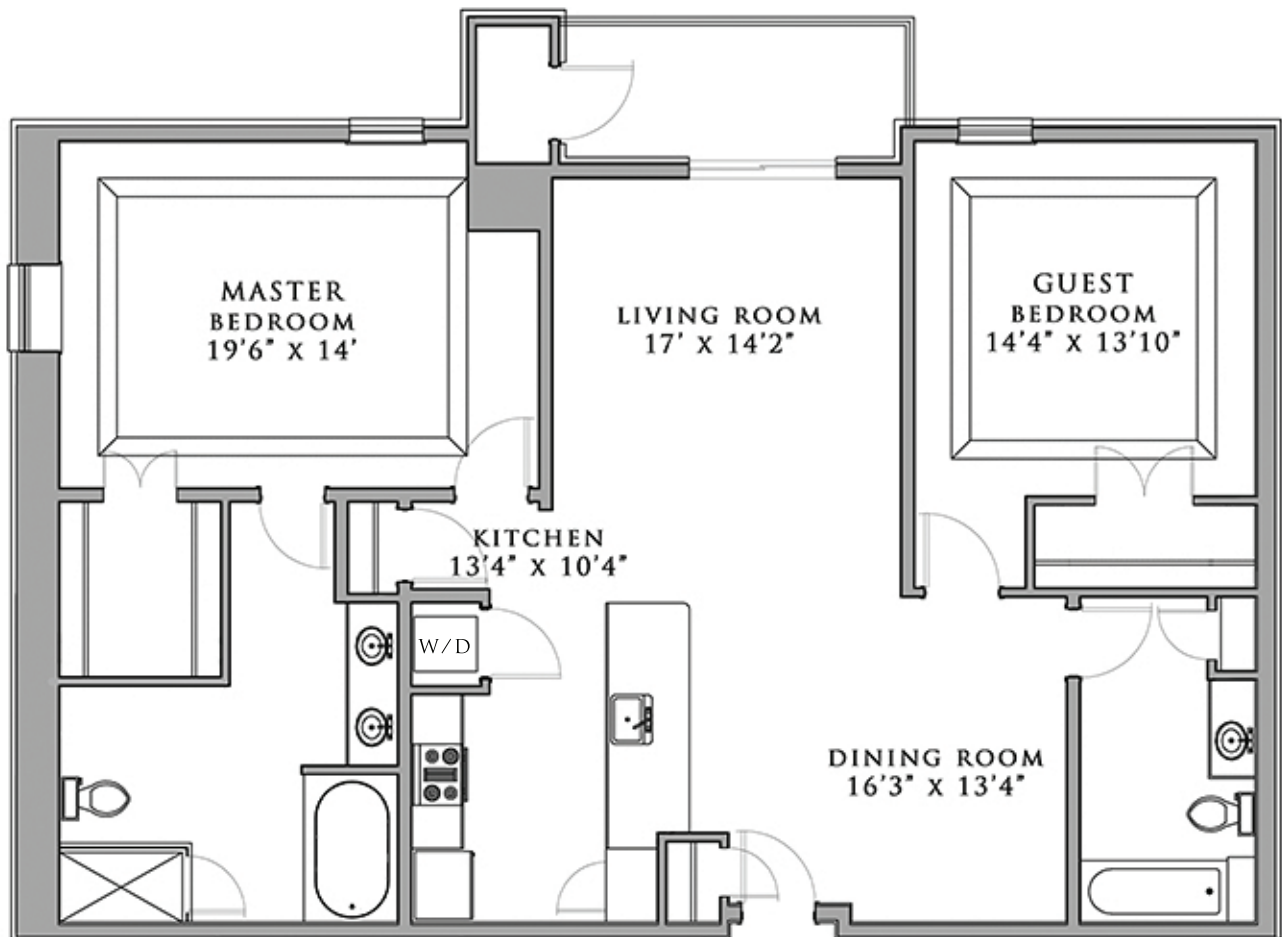

THE ISABELLA  
AT MONTICELLO MEWS

UNIT B

2 BEDROOM  
2 BATH

\*Elevations and floor plans are artist's renderings and accuracy cannot be guaranteed. All room dimensions are approximations only. Dimensions shown for asymmetrical rooms are meant only to suggest usable space. For specific dimensions, please see a sales representative. Plan dimensions and features are subject to change without notice or obligation, as a result of actual site conditions, which may dictate variations in style of windows, doors ceilings, etc. Features may also be altered to keep pace with ongoing design improvements. This floor plan is for illustrative purposes only and is not part of a legal contract. See the sales representative for specific details.